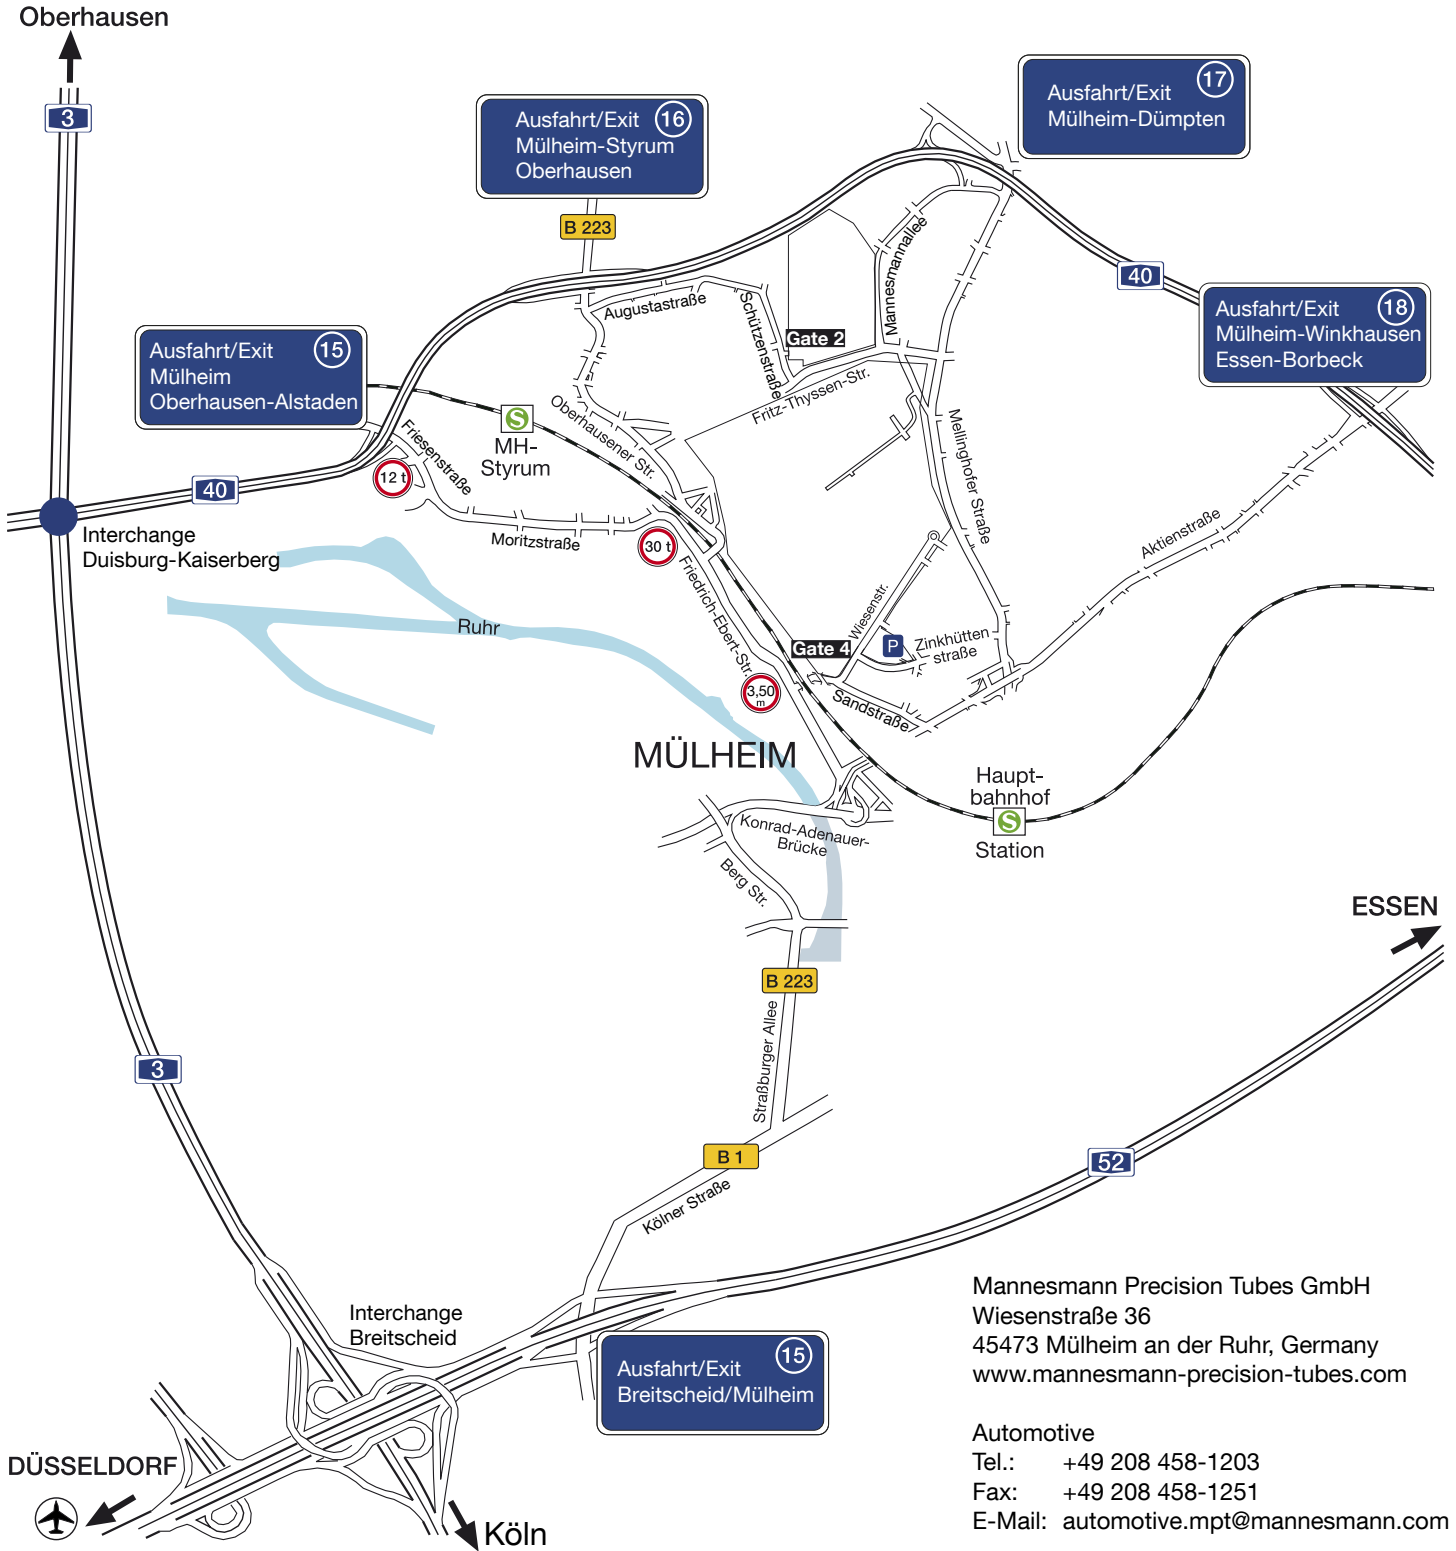

## How to reach us (general map)

Mannesmann Precision Tubes GmbH  
 Wiesenstraße 36  
 45473 Mülheim an der Ruhr, Germany  
[www.mannesmann-precision-tubes.com](http://www.mannesmann-precision-tubes.com)

**MANNESMANN  
PRECISION TUBES**

A Member of the Salzgitter Group

## How to reach us (close range)